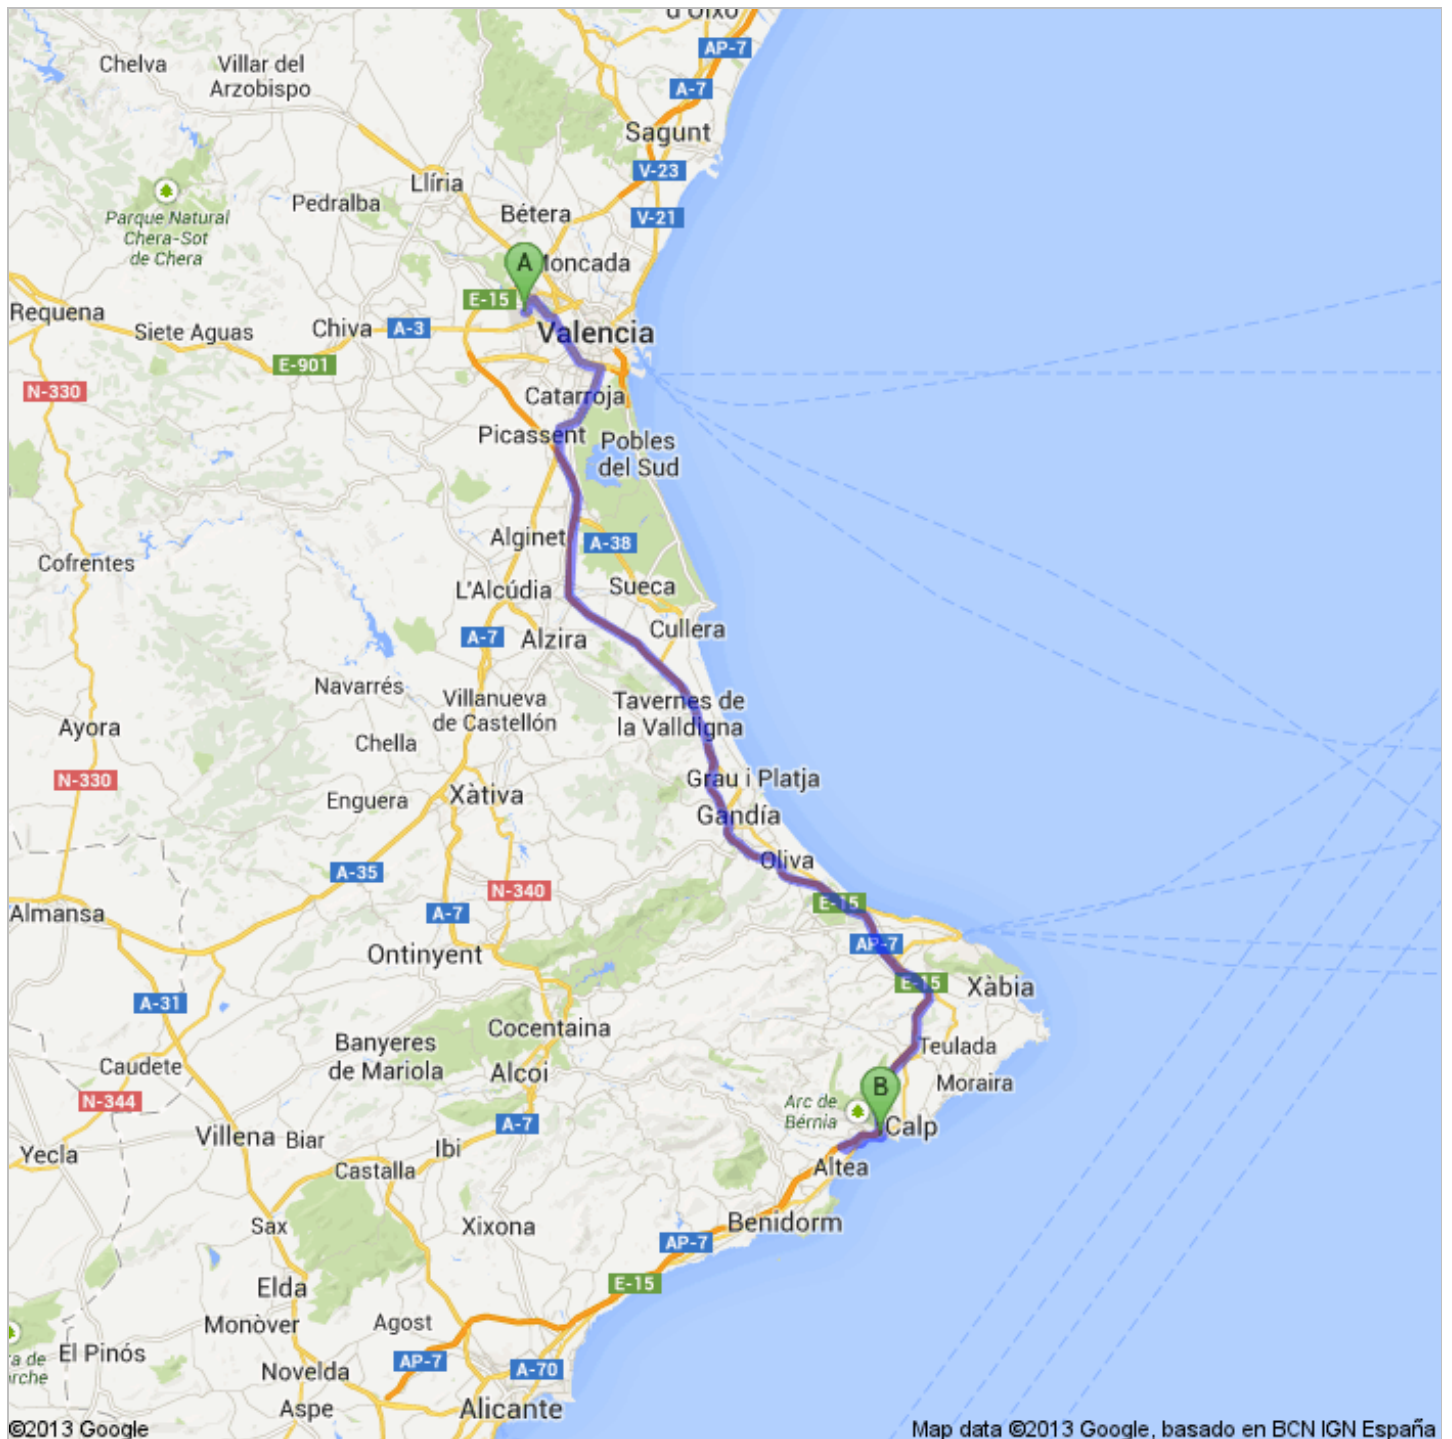

### Directions to Solingrid Flat

Calle Ronda del Atardecer

**143 km – about 1 hour 22 mins**

From Valencia Airport which is to the north of the apartment.

**A** **Valencia Airport**  
Unknown road

1. Head **east**

go 58 m  
total 58 m

2. At the roundabout, take the **3rd** exit onto the **N-220** ramp  
About 54 secs

go 450 m  
total 500 m

3. Merge onto **N-220**  
About 1 min

go 1.5 km  
total 2.1 km

4. Slight right to merge onto **V-30** toward **Valencia**  
About 7 mins

go 11.7 km  
total 13.7 km

© 2013 Google

5. Take the exit onto **V-31**  
About 7 mins

go 12.0 km  
total 25.7 km

© 2013 Google

6. Take exit 1 for **E-15/AP-7** toward **Alacant/Alicante/A-38/Gandia**

go 800 m  
total 26.5 km

Destination will be on the left

go 200 m

total 143 km

**Solingrid Flat**Calle Ronda del Atardecer

---

These directions are for planning purposes only. You may find that construction projects, traffic, weather, or other events may cause conditions to differ from the map results, and you should plan your route accordingly. You must obey all signs or notices regarding your route.