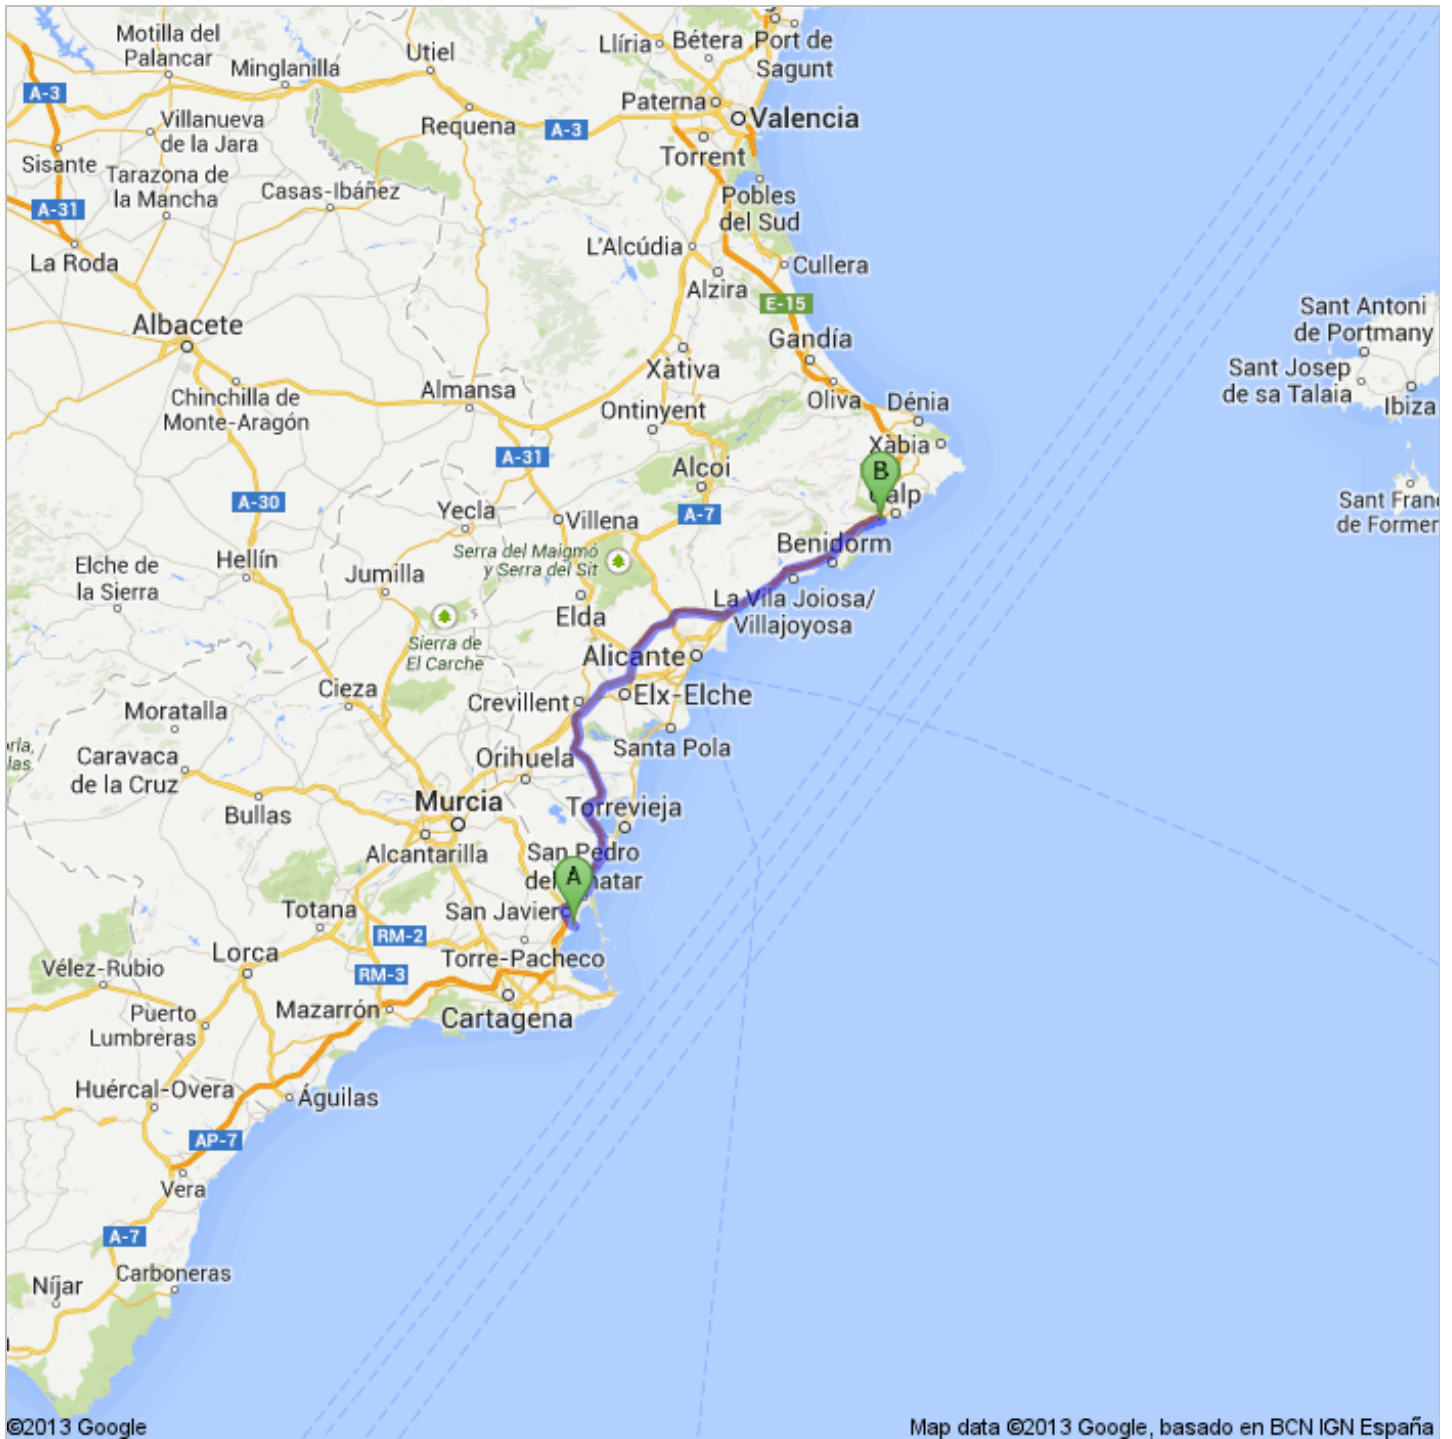

Directions to Solingrid Flat

Calle Ronda del Atardecer

158 km – about 1 hour 32 mins

Murcia Airport is south of the apartment

A Murcia Airport
Unknown road

1. Head **southwest**
About 1 min

go 220 m
total 220 m

2. Slight right toward **Camino Iryda**

go 230 m
total 450 m

3. At the roundabout, take the **2nd** exit onto **Camino Iryda**
About 2 mins

go 2.1 km
total 2.5 km

4. At the roundabout, take the **3rd** exit onto the **AP-7** ramp to **San Pedro del Pinatar/ Alicante/C-3319/Balsicas/Murcia/A-37**
About 1 min

go 400 m
total 2.9 km

5. Merge onto **AP-7**
Partial toll road
 About 32 mins

go 59.5 km
 total 62.5 km

6. Merge onto **A-7**
 About 8 mins

go 15.0 km
 total 77.4 km

7. Take the **AP-7** exit toward **A-7/Valencia/Albacete/A-31/Marid**
 About 1 min

15. Continue onto **Av. Ronda de la Marina**
About 57 secs

go 700 m
total 158 km

16. At the roundabout, take the **1st** exit onto **Calle Ronda del Atardecer**
Destination will be on the left

go 200 m
total 158 km